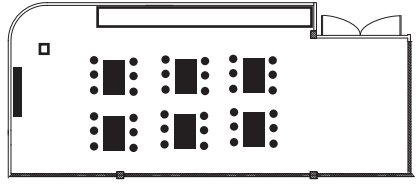

Board Room (Seats 22)

Square Table Workshop (Seats 36)

Possible Seating Arrangements

Round Table Workshop (Seats 48)

Theatre (Seats 100)

OPG PowerPlace is inside the Electric Vehicle Discovery Centre, which is located in a large commercial complex with parking for upwards of 500 cars.