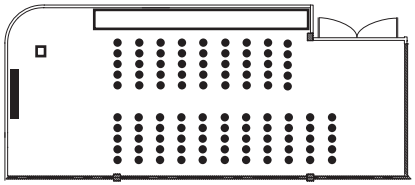

Board Room (Seats 22)

Square Table Workshop (Seats 36)

Possible Seating Arrangements

Round Table Workshop (Seats 48)

Theatre (Seats 100)

OPG PowerPlace is inside the Electric Vehicle Discovery Centre, which is located in a large commercial complex with parking for upwards of 500 cars.